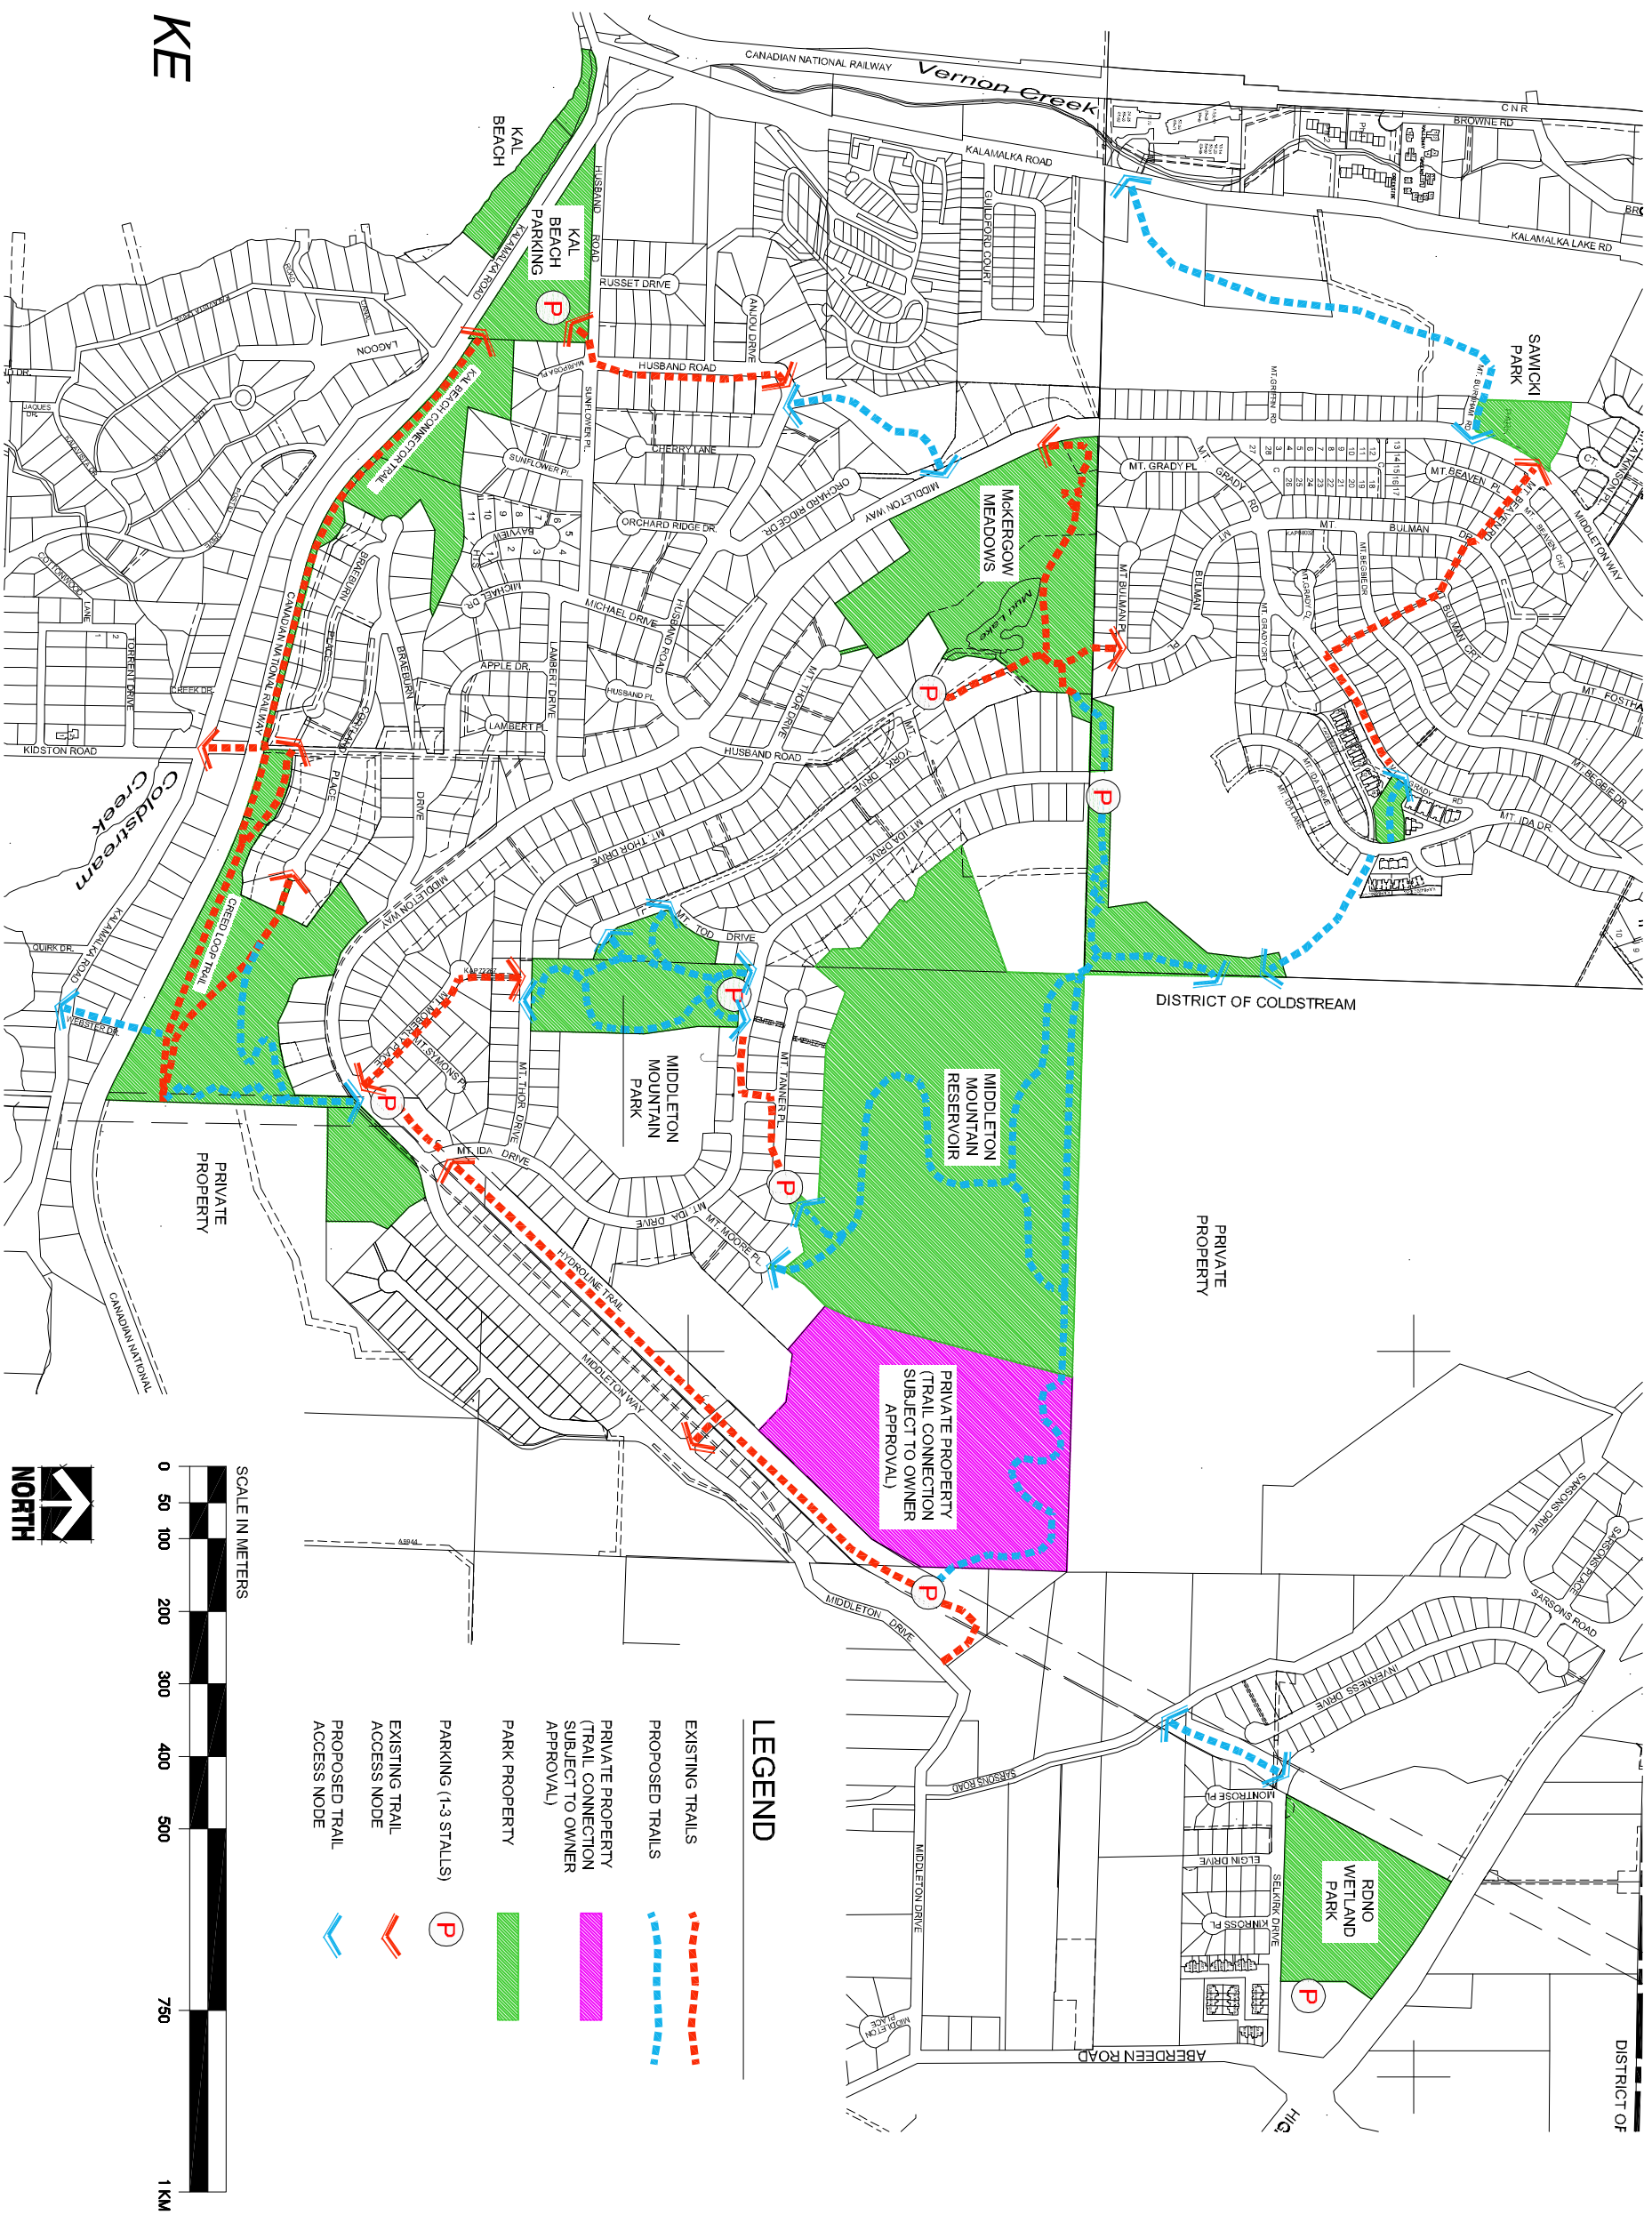

MIDDLETON MOUNTAIN STAGE 1 TRAILS

KE

LEGEND

- EXISTING TRAILS
- PROPOSED TRAILS
- PRIVATE PROPERTY (TRAIL CONNECTION SUBJECT TO OWNER APPROVAL)
- PARK PROPERTY
- PARKING (1-3 STALLS)
- EXISTING TRAIL ACCESS NODE
- PROPOSED TRAIL ACCESS NODE